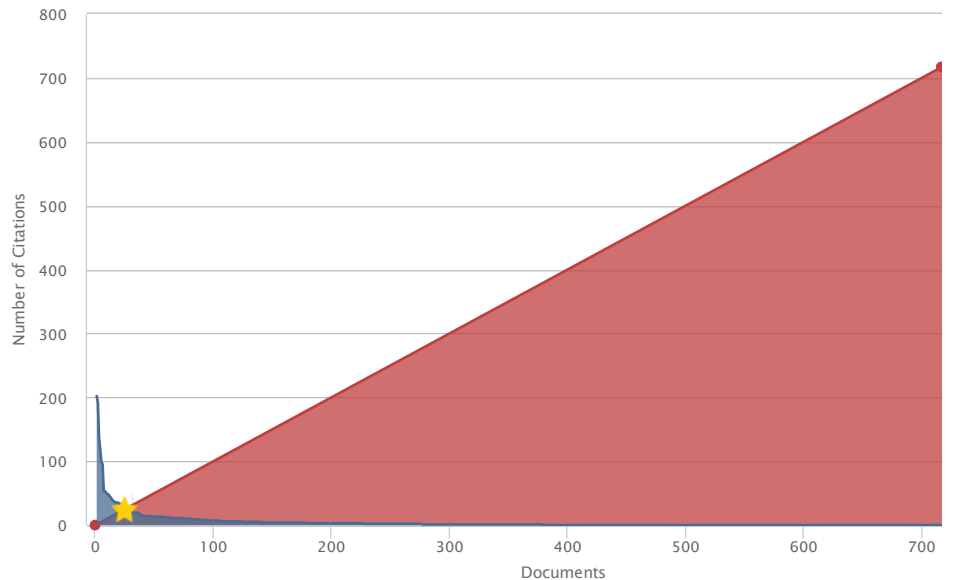

h-graph for set of 716 Documents

h-graph Measures the impact of a set of articles and shows the number of citations per document.

[Export](#) | [Print](#) | [Email](#)

716 cited documents [Back to citation overview](#)

Document *h*-index : 25 Scopus does not have complete citation information for articles published before 1996.

Documents	Citations
1	202
2	192
3	137
4	118
5	99
6	95
7	53
8	53
9	51
10	48
11	48
12	45
13	43
14	40
15	38

The *h*-index for these documents is 25

Of the documents considered for the *h*-index, 25 have been cited at least 25 times

About Scopus

[What is Scopus](#)
[Content coverage](#)
[Scopus blog](#)
[Scopus API](#)
[Privacy matters](#)