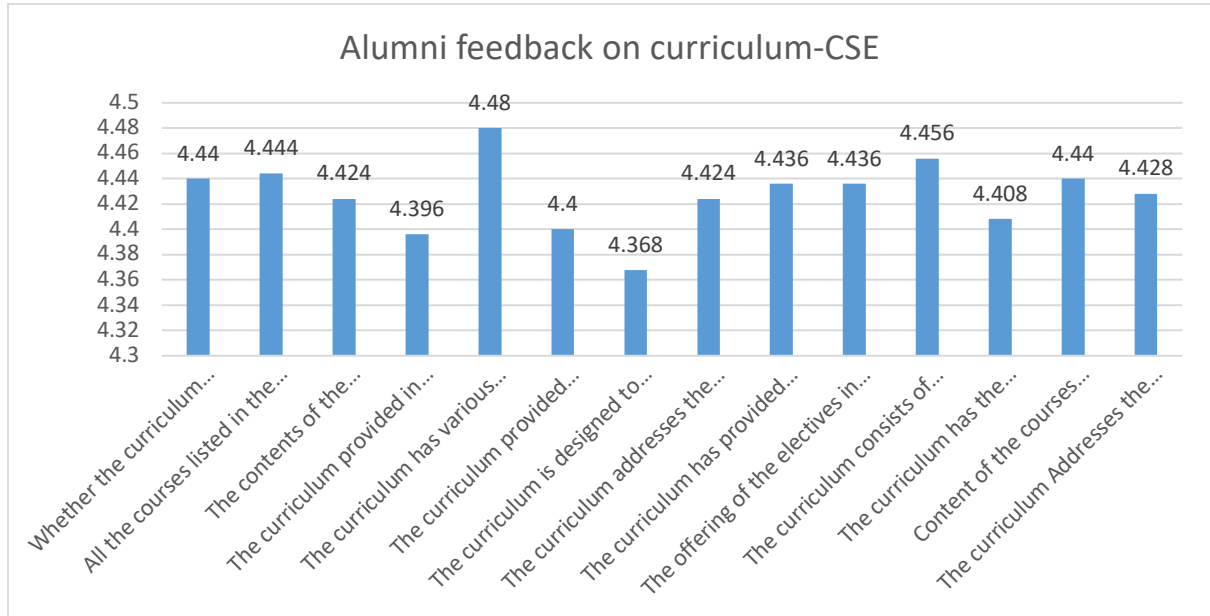

### Faculty feedback on curriculum-ME

EMPLOYER FEEDBACK ON CURRICULUM FOR THE ACADEMIC YEAR 2021-22

**ALUMNI FEEDBACK ON CURRICULUM FOR THE ACADEMIC YEAR 2021-22**

Rukmini Knowledge Park, Kattigenahalli  
Yelahanka, Bengaluru - 560 064  
Karnataka, India.