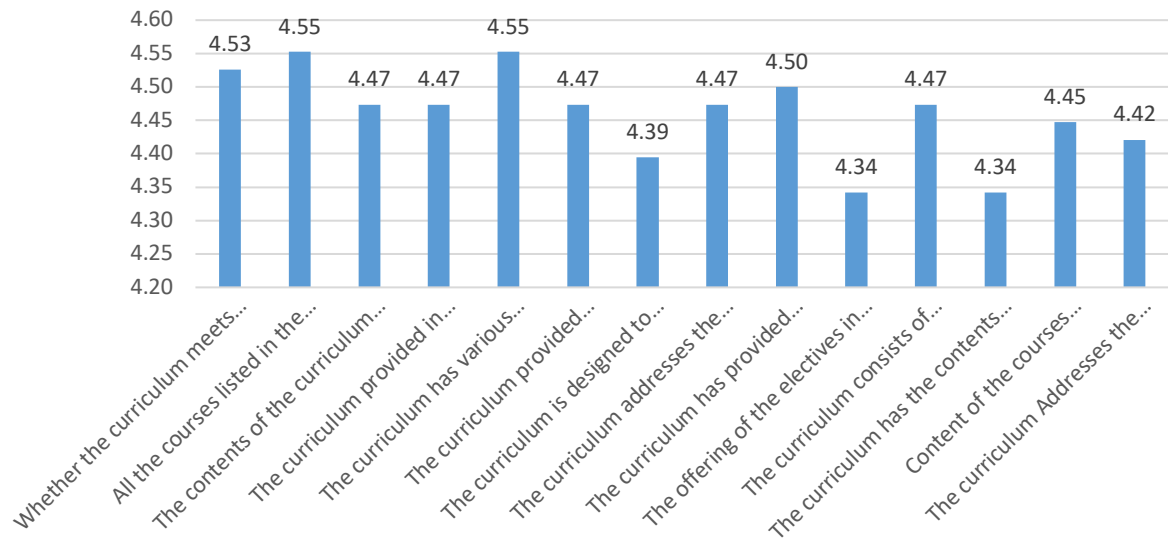

Student feedback on curriculum-MBA