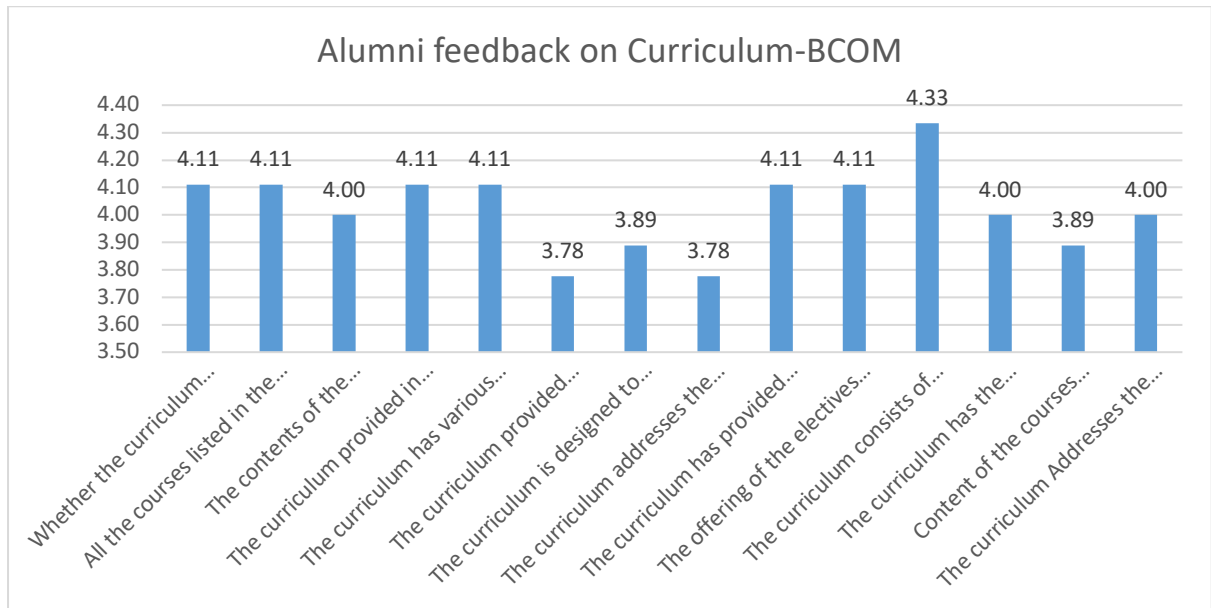

### Faculty feedback on curriculum-ME

EMPLOYER FEEDBACK ON CURRICULUM FOR THE ACADEMIC YEAR 2021-22

**ALUMNI FEEDBACK ON CURRICULUM FOR THE ACADEMIC YEAR 2021-22**

Rukmini Knowledge Park, Kattigenahalli  
Yelahanka, Bengaluru - 560 064  
Karnataka, India.