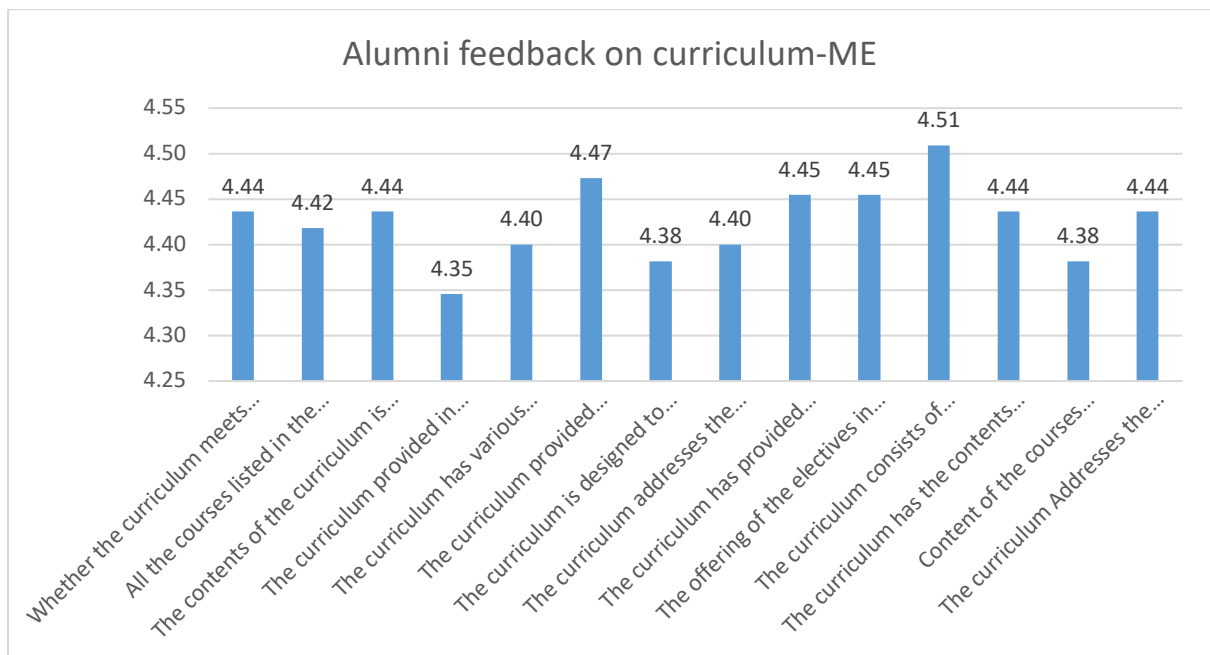

### Faculty feedback on curriculum-ME

EMPLOYER FEEDBACK ON CURRICULUM FOR THE ACADEMIC YEAR 2021-22

**ALUMNI FEEDBACK ON CURRICULUM FOR THE ACADEMIC YEAR 2021-22**

Rukmini Knowledge Park, Kattigenahalli  
Yelahanka, Bengaluru - 560 064  
Karnataka, India.