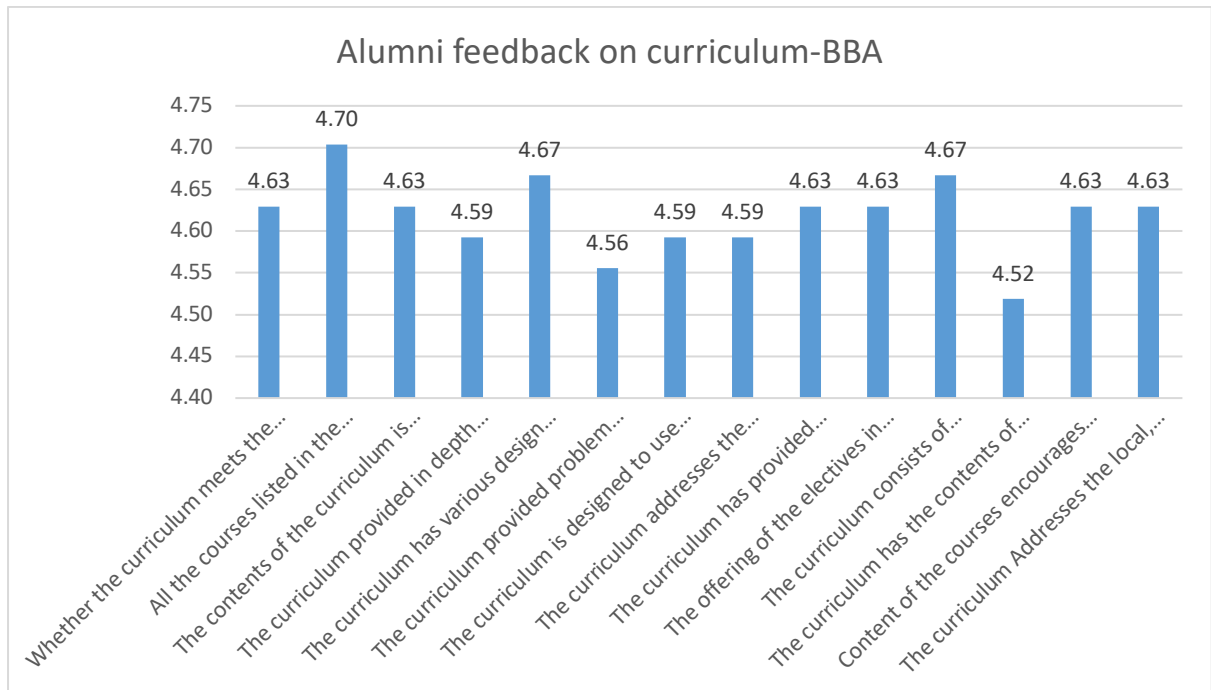

### Faculty feedback on curriculum-ME

EMPLOYER FEEDBACK ON CURRICULUM FOR THE ACADEMIC YEAR 2021-22

**ALUMNI FEEDBACK ON CURRICULUM FOR THE ACADEMIC YEAR 2021-22**

Rukmini Knowledge Park, Kattigenahalli  
Yelahanka, Bengaluru - 560 064  
Karnataka, India.