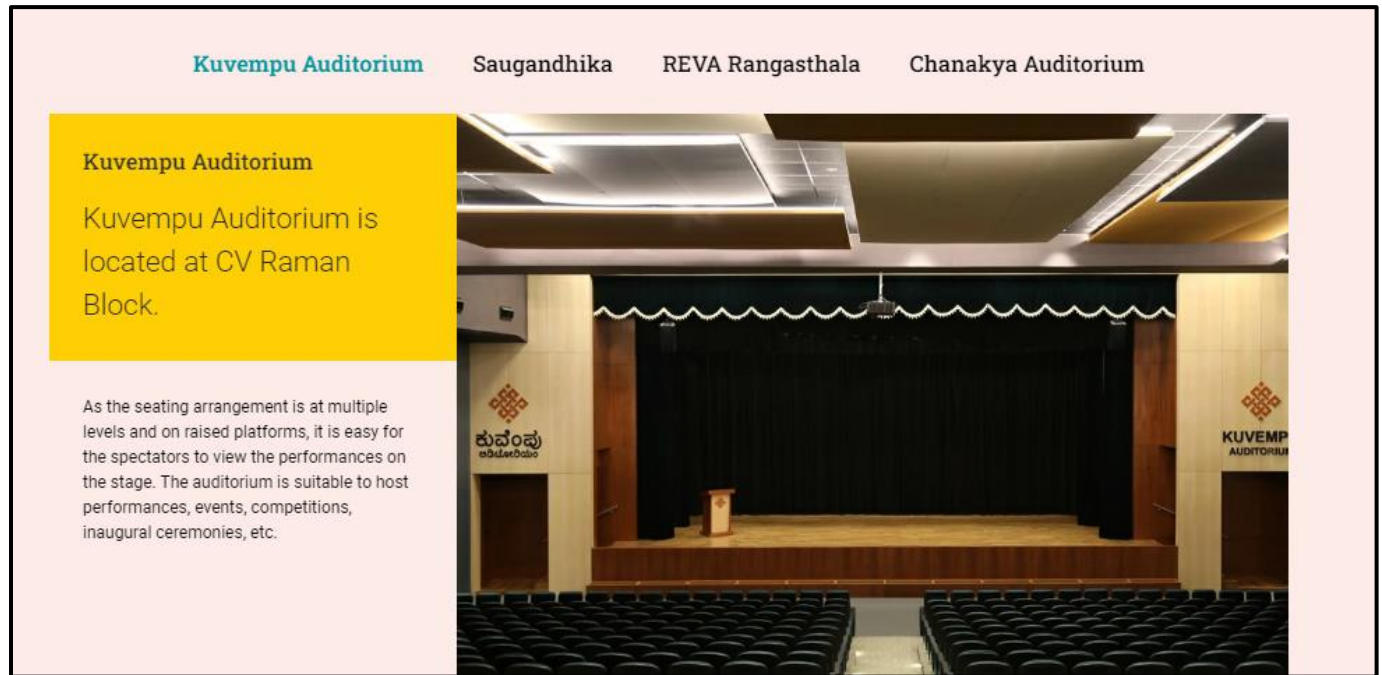

# CULTURAL ACTIVITIES (YOGA CENTERS AND AUDITORIUM)

Rukmini Knowledge Park  
Kattigenahalli, Yelahanka, Bengaluru – 560064  
[www.reva.edu.in](http://www.reva.edu.in)

### AUDITORIUM

REVA University has 4 large auditoria in the campus to cater to all cultural and extracurricular needs of students.

Each auditorium is a state-of-the-art structure with high-end technology visual and audio tools that offer unique space to accommodate a large number of audience. Each auditorium is well lit, spacious and soundproof to organize various events and performances successfully.