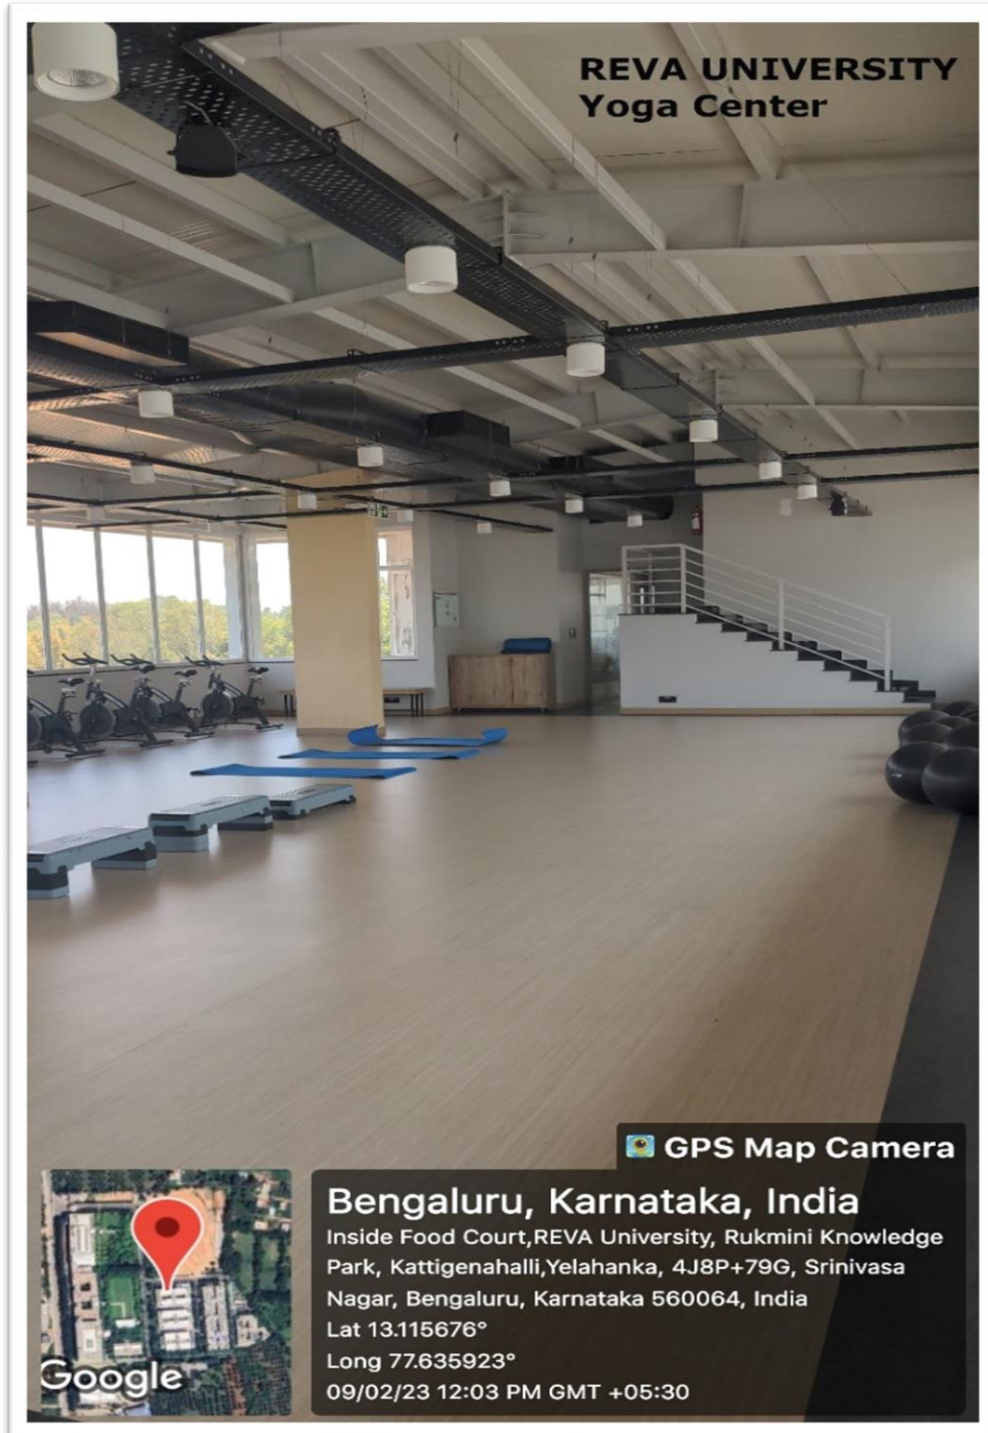

## CULTURAL ACTIVITIES (YOGA CENTRES AND AUDITORIUM)

### AUDITORIUM

REVA University has 4 large auditoria in the campus to cater to all cultural and extracurricular needs of students.

Each auditorium is a state-of-the-art structure with high-end technology visual and audio tools that offer unique space to accommodate a large number of audience. Each auditorium is well lit, spacious and soundproof to organize various events and performances successfully.

## YOGA CENTRES

Yoga hall: A 2000sqft huge yoga hall has been provided for students and faculties considering the importance of spiritual discipline based on an extremely subtle science.

**REVA**  
UNIVERSITY  
Bengaluru, India