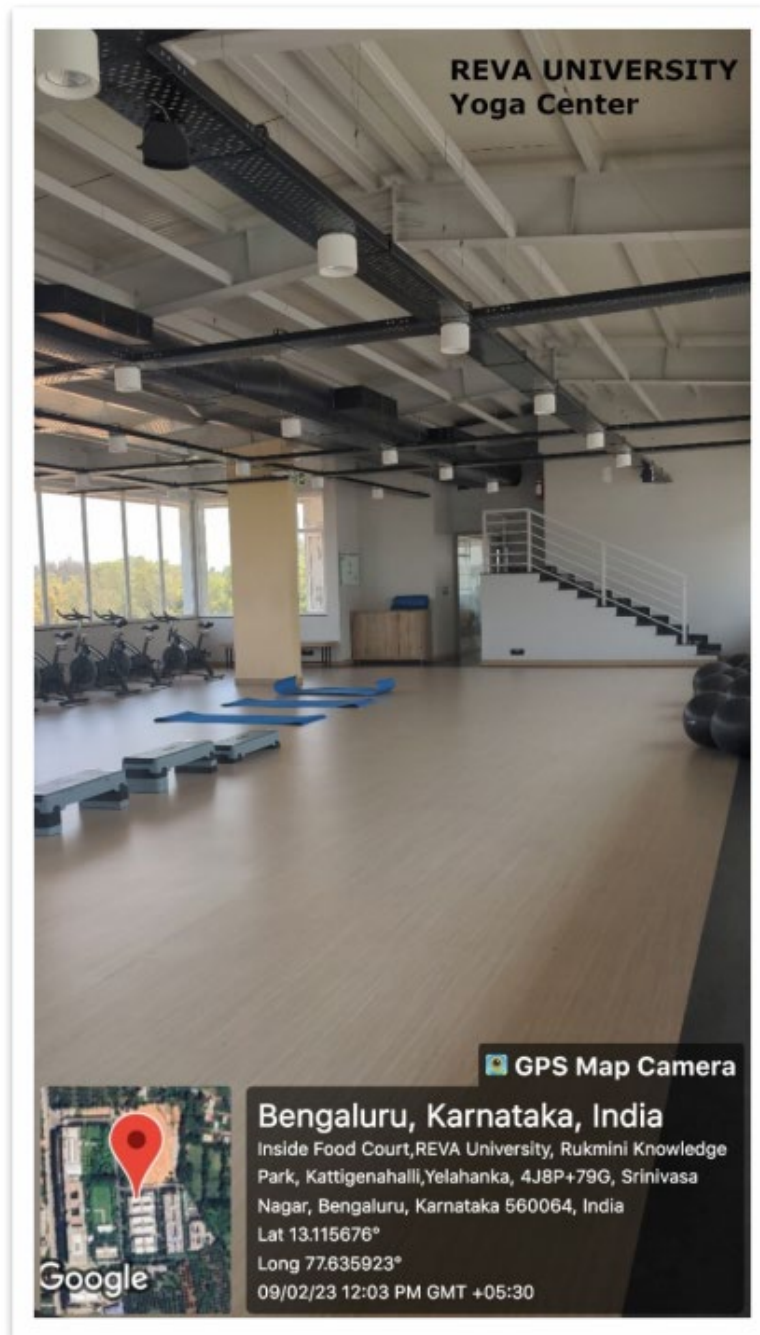

# GEOTAGGED PHOTOGRAPHS CULTURAL ACTIVITIES

Rukmini Knowledge Park  
Kattigenahalli, Yelahanka, Bengaluru – 560064  
[www.reva.edu.in](http://www.reva.edu.in)

# Cultural- Yoga Centre and Auditorium Yoga Centre