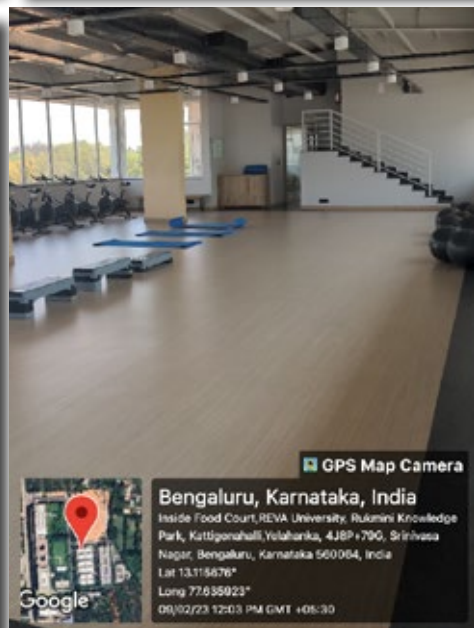

## Sports Facilities – Indoor

**REVA**  
UNIVERSITY

Bengaluru, India

*Re*  
Registrar  
REVA University  
Bengaluru - 560 064

**REVA**  
UNIVERSITY

Bengaluru, India

**REVA UNIVERSITY  
Gymnasium**

GPS Map Camera