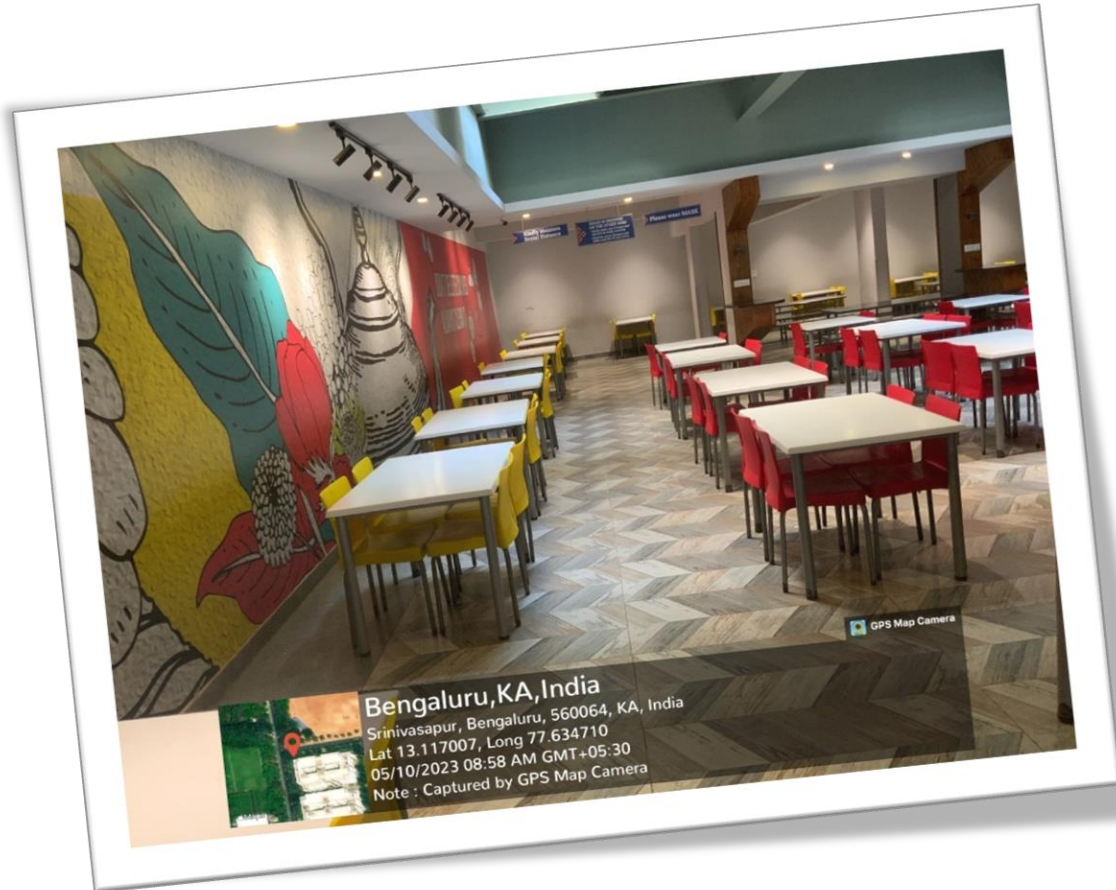

CAFETERIA FACILITIES

Registrar

Registrar
REVA University
Bengaluru - 560 064

BANKING / ATMS FACILITIES & SERVICES

LAUNDRY SERVICES

GYMNASIUM FACILITIES

REPROGRAPHIC, PHOTOCOPY SERVICES

Bengaluru, KA, India
Srinivasapur, Bengaluru, 560064, KA, India
Lat 13.115771, Long 77.635989
05/10/2023 08:56 AM GMT+05:30
Note : Captured by GPS Map Camera

SALON FACILITIES

Beauty Parlor

BOOKS & STATIONARY FACILITIES

BRANDING STORE

HEALTH CENTRE

TRANSPORT DEPARTMENT -BUS

GREEN CAMPUS

Registrar