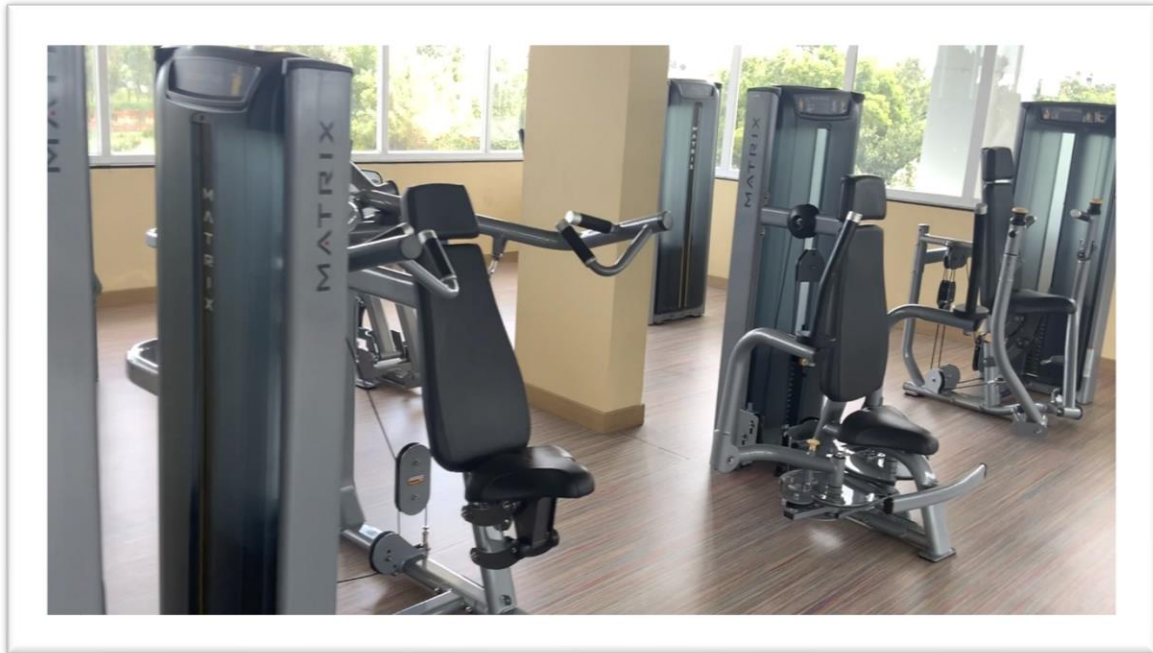

GYMNASIUM FACILITIES