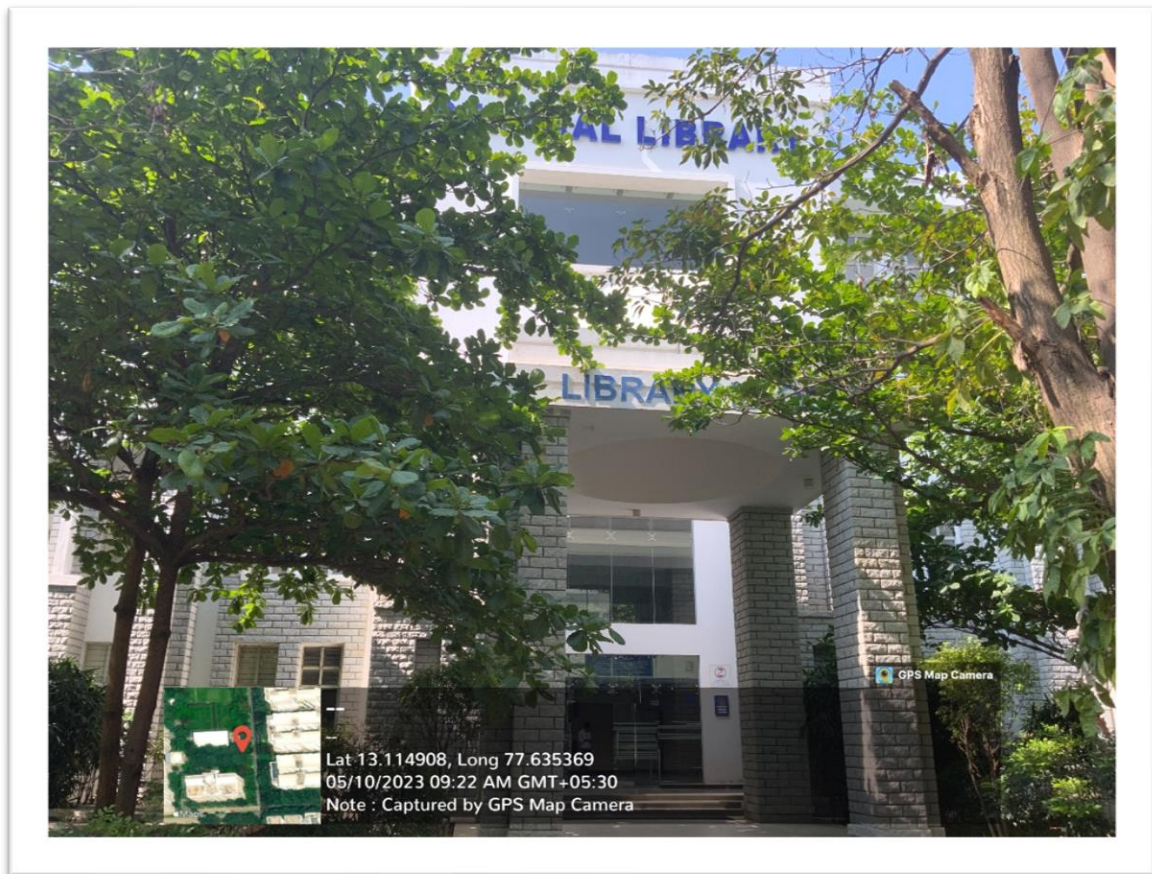

Beauty Parlor

BOOKS & STATIONARY FACILITIES

BRANDING STORE

HEALTH CENTRE

TRANSPORT DEPARTMENT -BUS

GREEN CAMPUS

Registrar

Registrar
REVA University
Bengaluru - 560 064