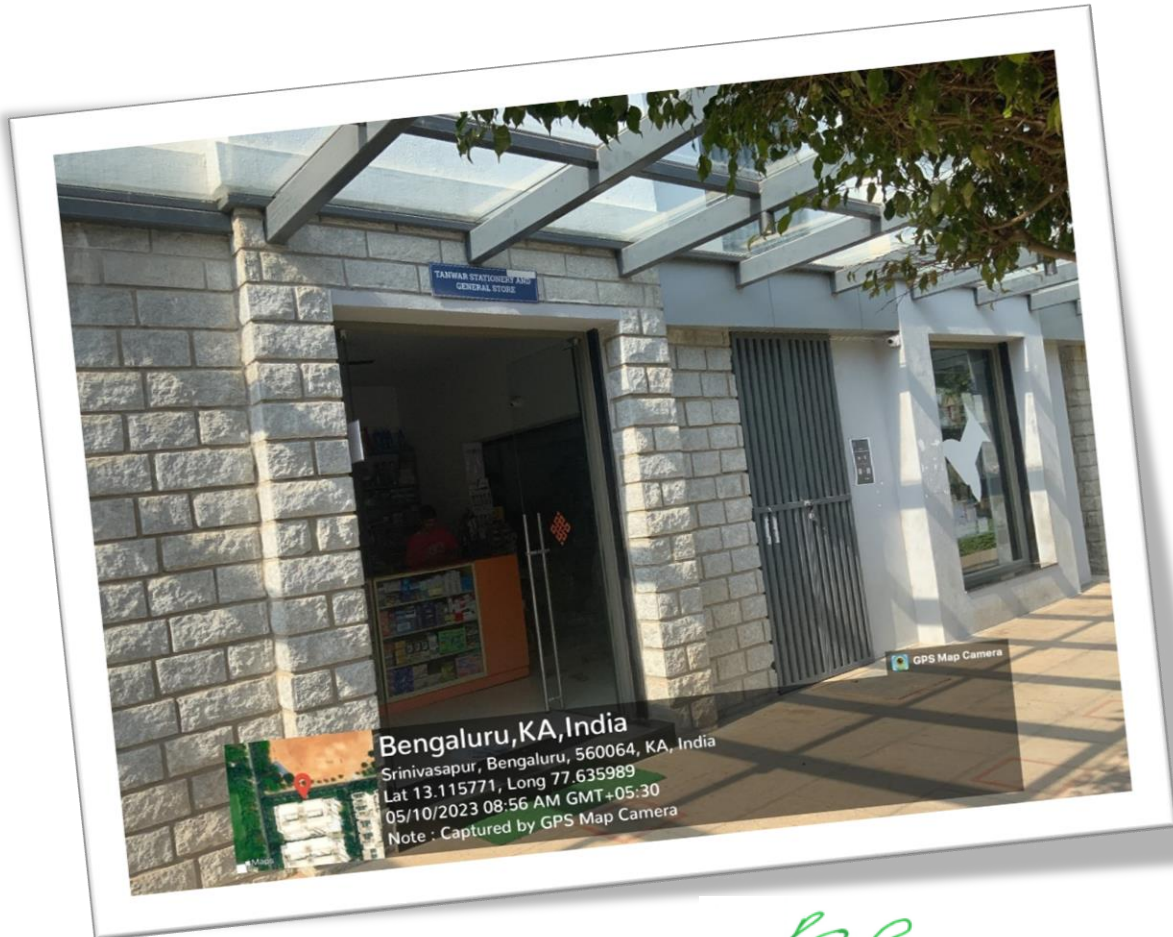

CAFETERIA FACILITIES

Registrar

Registrar
REVA University
Bengaluru - 560 064

BANKING / ATMS FACILITIES & SERVICES

LAUNDRY SERVICES

GYMNASIUM FACILITIES

REPROGRAPHIC, PHOTOCOPY SERVICES

SALON FACILITIES

Beauty Parlor

BOOKS & STATIONARY FACILITIES

BRANDING STORE

HEALTH CENTRE

TRANSPORT DEPARTMENT -BUS

GREEN CAMPUS

Registrar

Registrar
REVA University
Bengaluru - 560 064