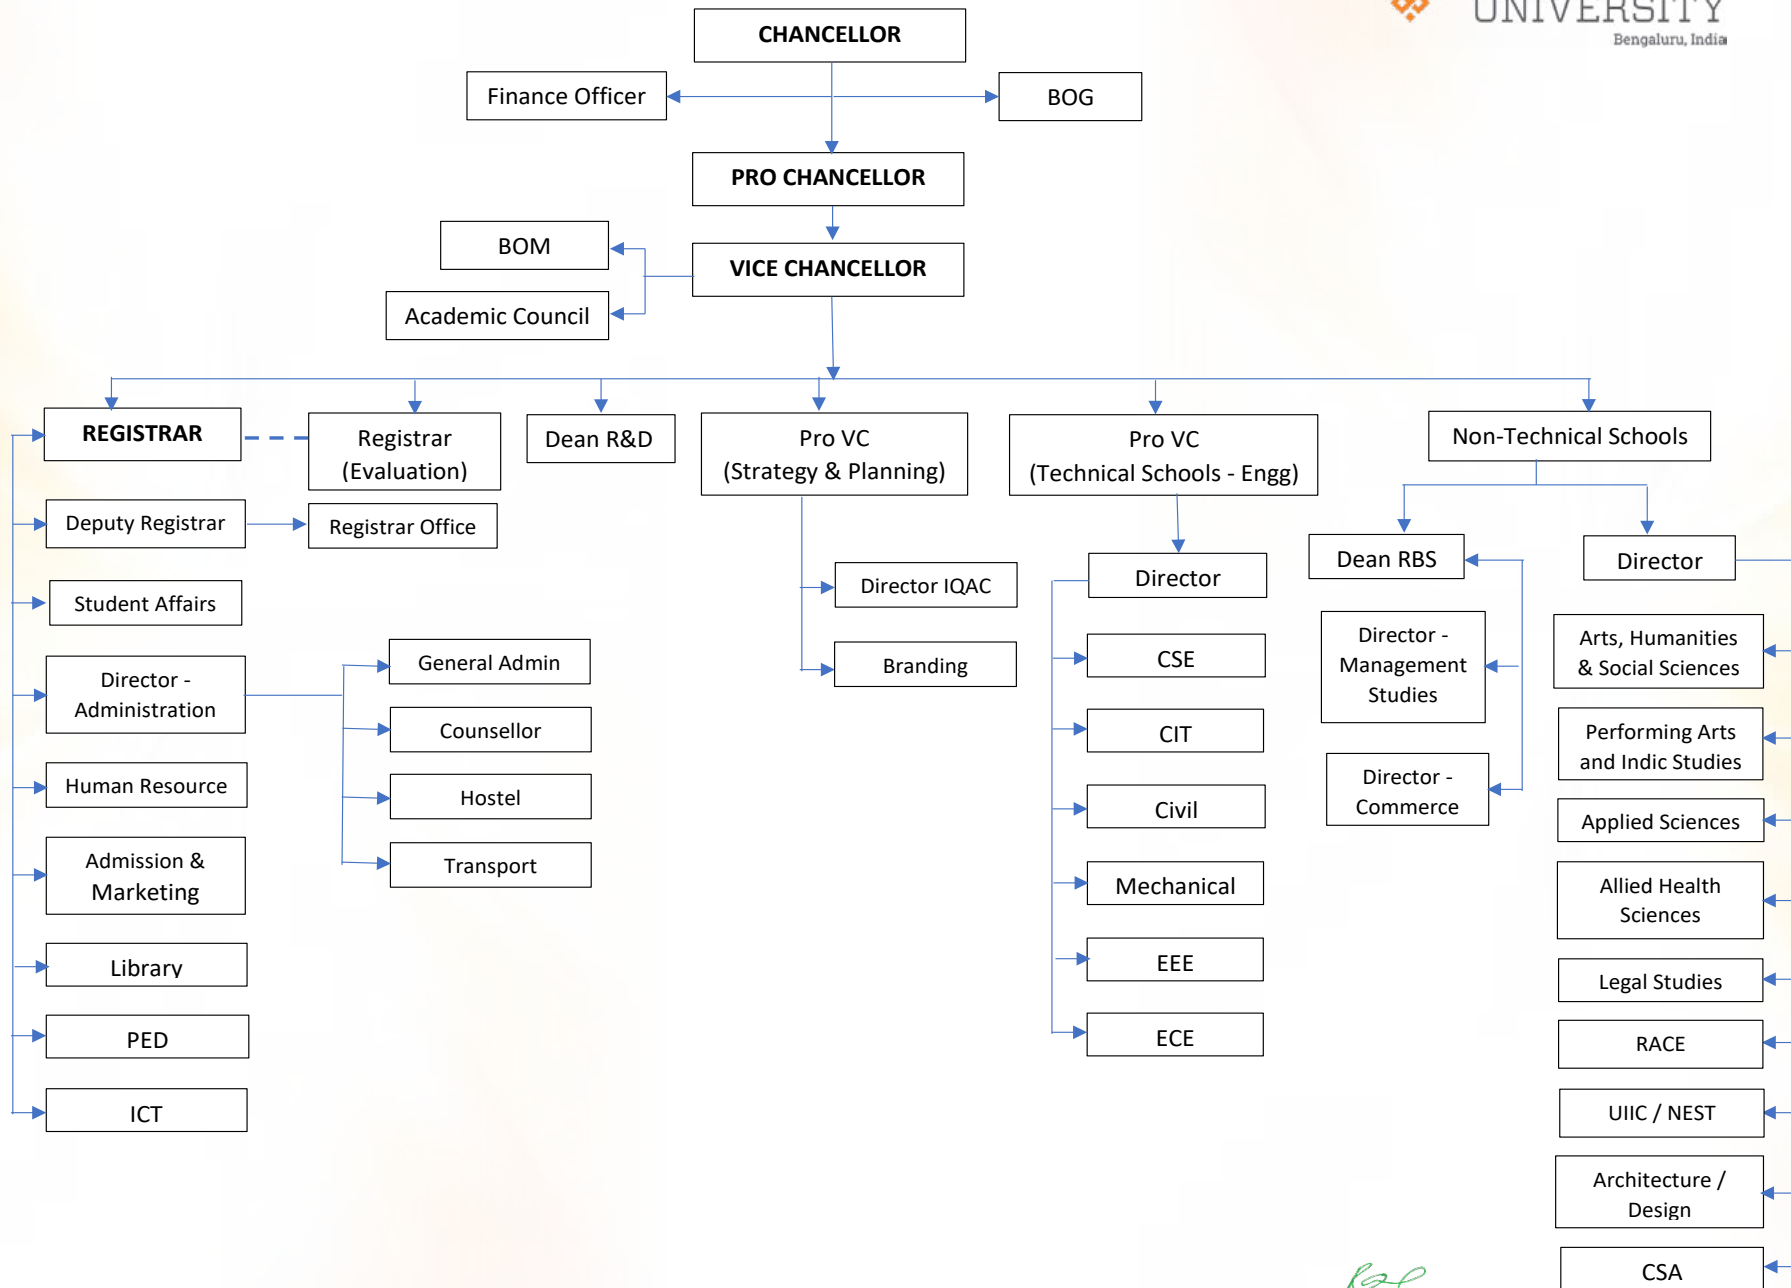

**10** YEARS  
OF UNIVERSITY  
RECOGNITION  
**20** YEARS OF  
ACADEMIC  
EXCELLENCE

**REVA**  
UNIVERSITY

Bengaluru, India

# ORGANOGRAM

**REVA**  
UNIVERSITY  
Bengaluru, India

Rukmini Knowledge Park, Kattigenahalli  
Yelahanka, Bengaluru - 560 064  
Karnataka, India.

Ph: +91- 90211 90211, +91 80 4696 6966  
E-mail: [admissions@reva.edu.in](mailto:admissions@reva.edu.in)