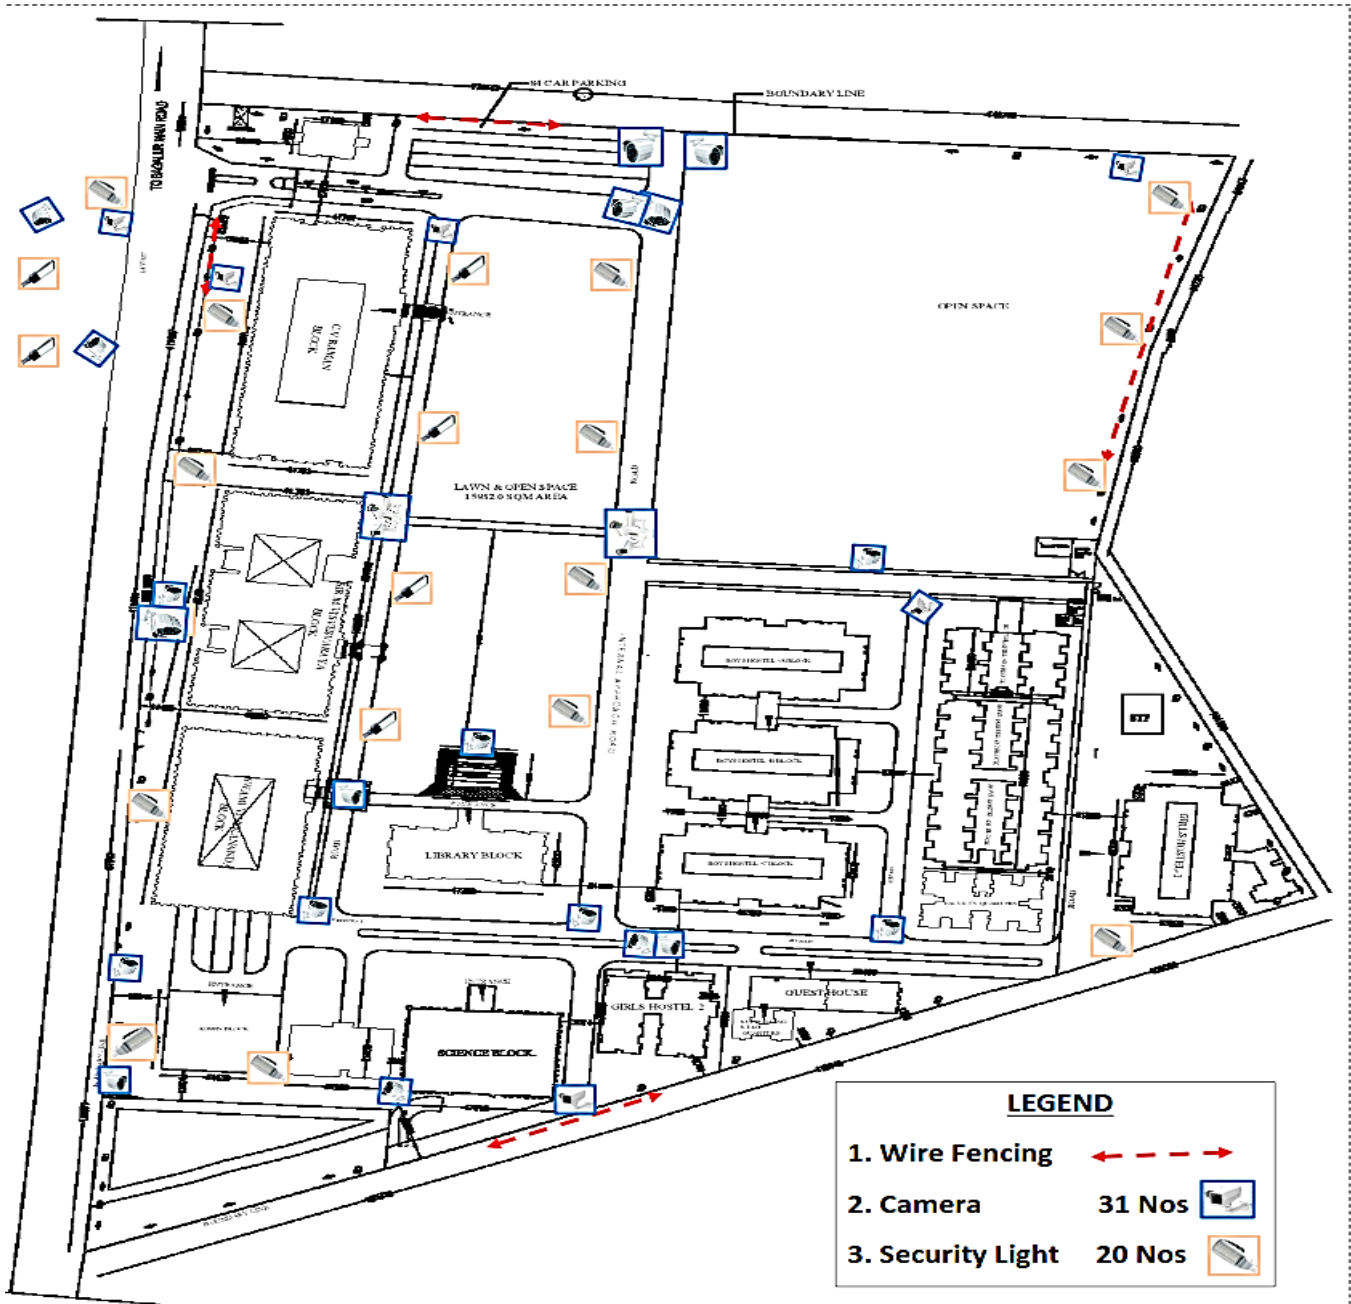

## **CCTV Details**

To maintain safety and security in the campus, REVA University has installed 461 CCTV cameras. Security cameras help to keep student and staff safety at the forefront.

**REVA CAMPUS**  
**BIRD EYE VIEW SKETCH**