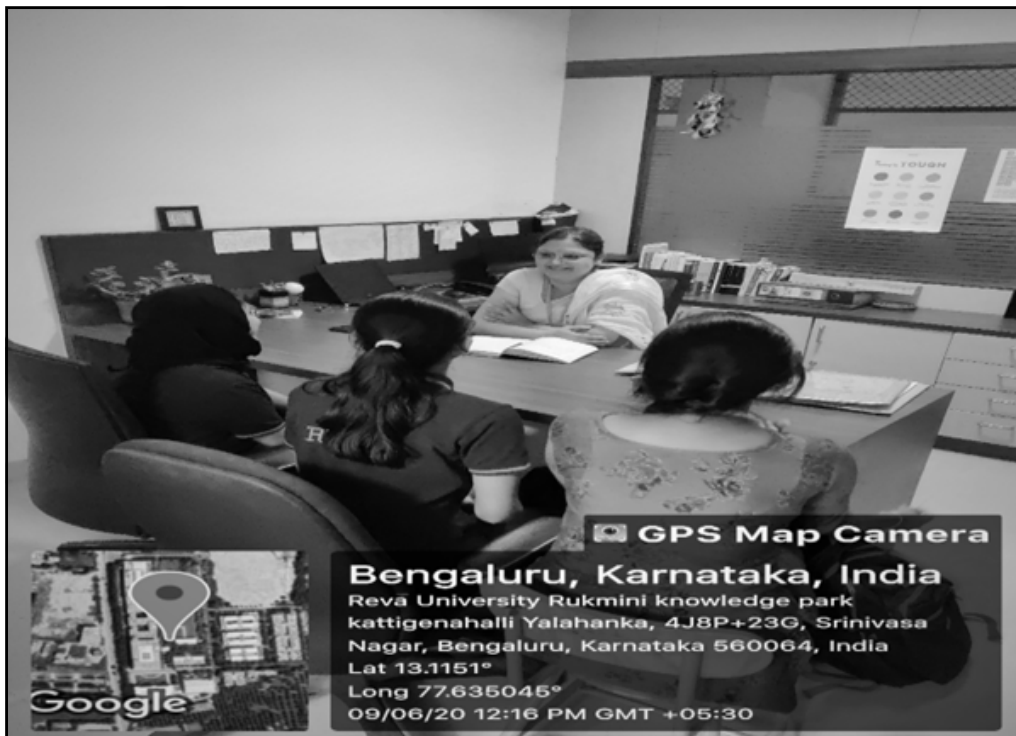

Lat 13.1151°

Long 77.635045°

26/11/19 01:18 PM GMT +05:30

Counsellor - REVA University
Block: Swami Vivekananda - Ground floor

Registrar
REVA University
Bengaluru - 560 064

Counsellor - REVA University
Block: Swami Vivekananda - Ground floor