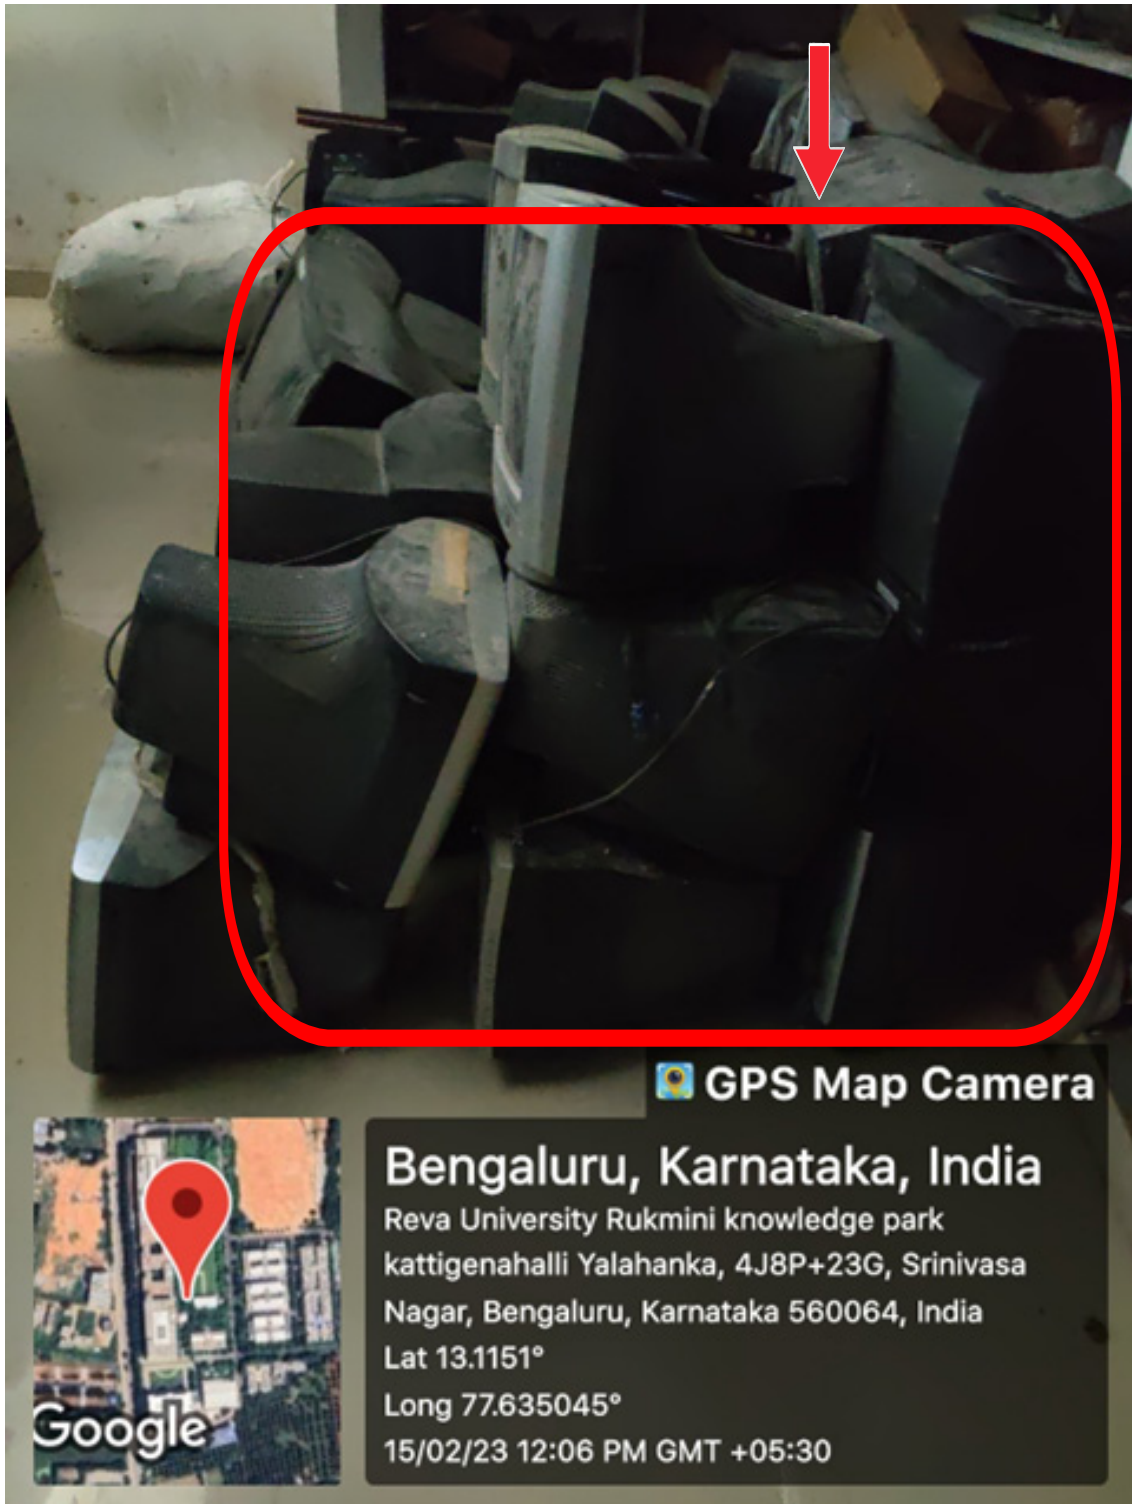

E- Waste Store Room, Administrative block, basement

Registrar
REVA University
Bengaluru - 560 064