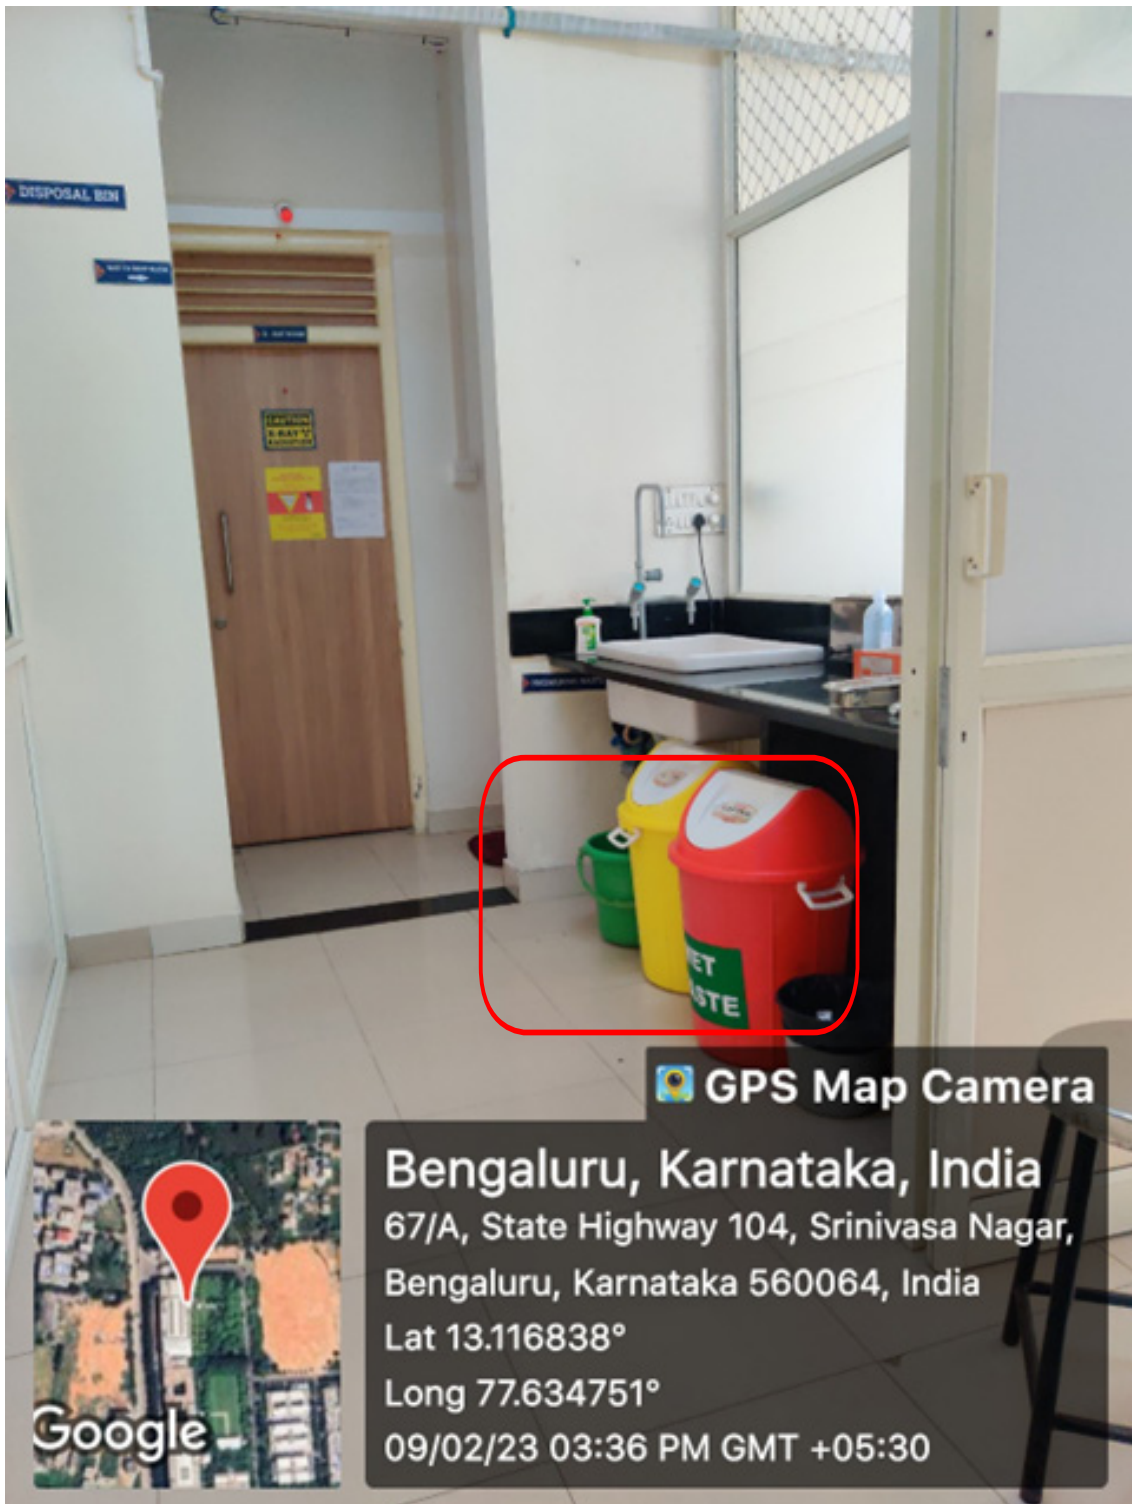

# **BIOMEDICAL WASTE MANAGEMENT**

The bio medical waste management is well thought of and REVA has a system and process in place for bio medical waste management in the campus .

Biochemical waste bin - REVA Diagonostic Centre

 **GPS Map Camera**

**Bengaluru, Karnataka, India**

67/A, State Highway 104, Srinivasa Nagar,

Bengaluru, Karnataka 560064, India

Lat 13.116838°

Long 77.634751°

09/02/23 03:36 PM GMT +05:30

Google