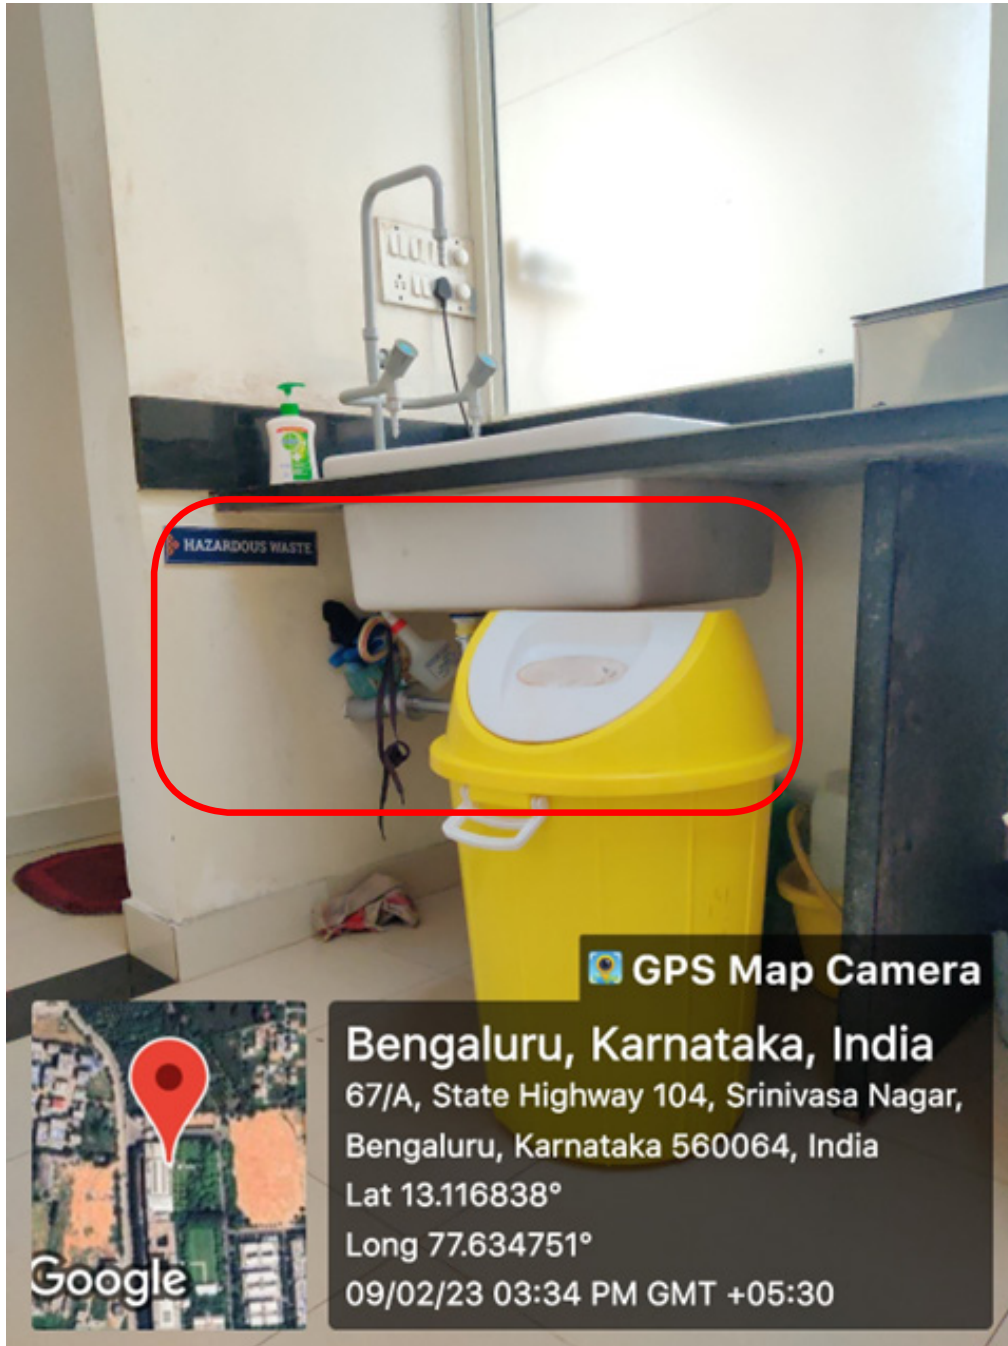

# **BIOMEDICAL WASTE MANAGEMENT**

The bio medical waste management is well thought of and REVA has a system and process in place for bio medical waste management in the campus .

Biochemical waste bin - REVA Diagonostic Centre