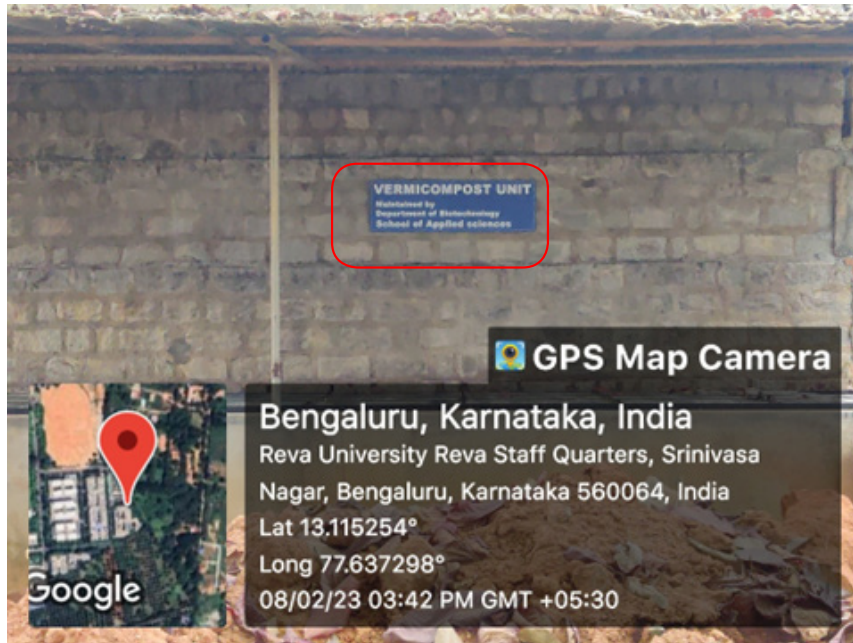

10 YEARS

**OF UNIVERSITY
RECOGNITION**

20 YEARS OF
ACADEMIC
EXCELLENCE

REVA
UNIVERSITY

Bengaluru, India

SOLID WASTE MANAGEMENT

REVA has a systematic and well thought of process in place to ensure that waste management as a process is followed at the University. All housekeeping staff are accordingly trained for the process and students sensitized towards the same

Vermicompost Unit, Behind Staff Quarters REVA University

Solid waste treatment, Behind Staff Quarters REVA University

Registrar
REVA University
Bengaluru - 560 064

Paper Shredder is in used in REVA University Office