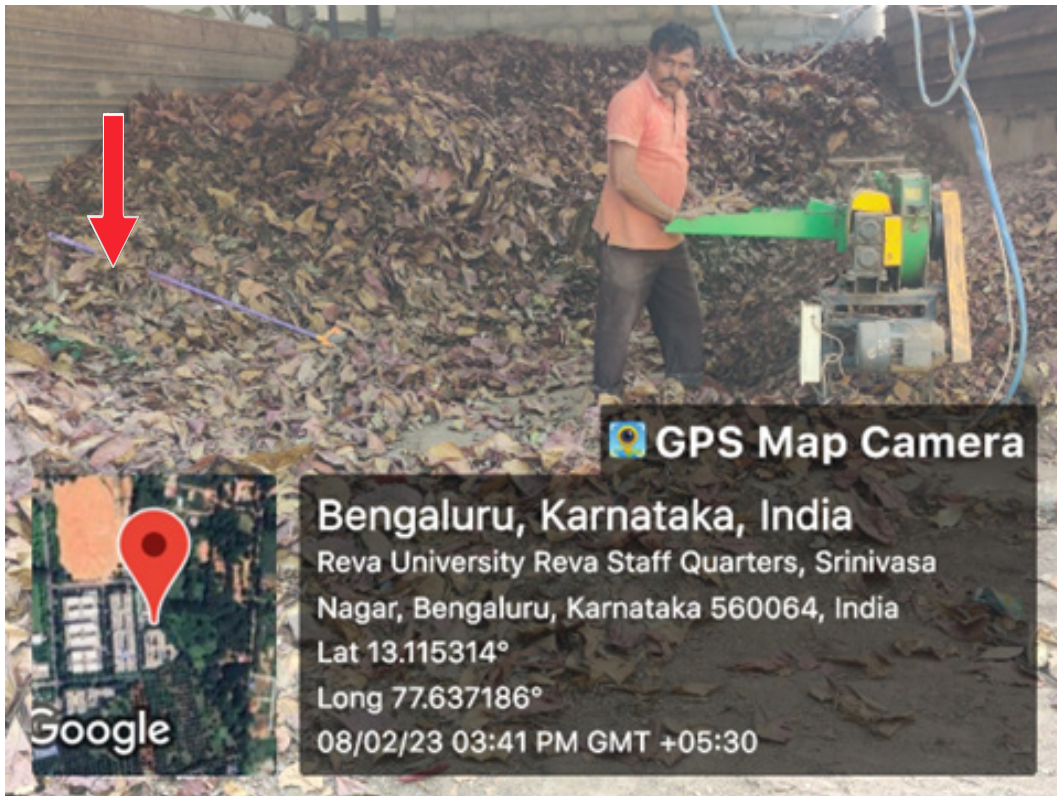

10 YEARS

**OF UNIVERSITY
RECOGNITION**

20 YEARS OF
ACADEMIC
EXCELLENCE

REVA
UNIVERSITY

Bengaluru, India

SOLID WASTE MANAGEMENT

REVA has a systematic and well thought of process in place to ensure that waste management as a process is followed at the University. All housekeeping staff are accordingly trained for the process and students sensitized towards the same

Vermicompost Unit, Behind Staff Quarters REVA University

Solid waste treatment, Behind Staff Quarters REVA University

Registrar
REVA University
Bengaluru - 560 064

Paper Shredder is in used in REVA University Office