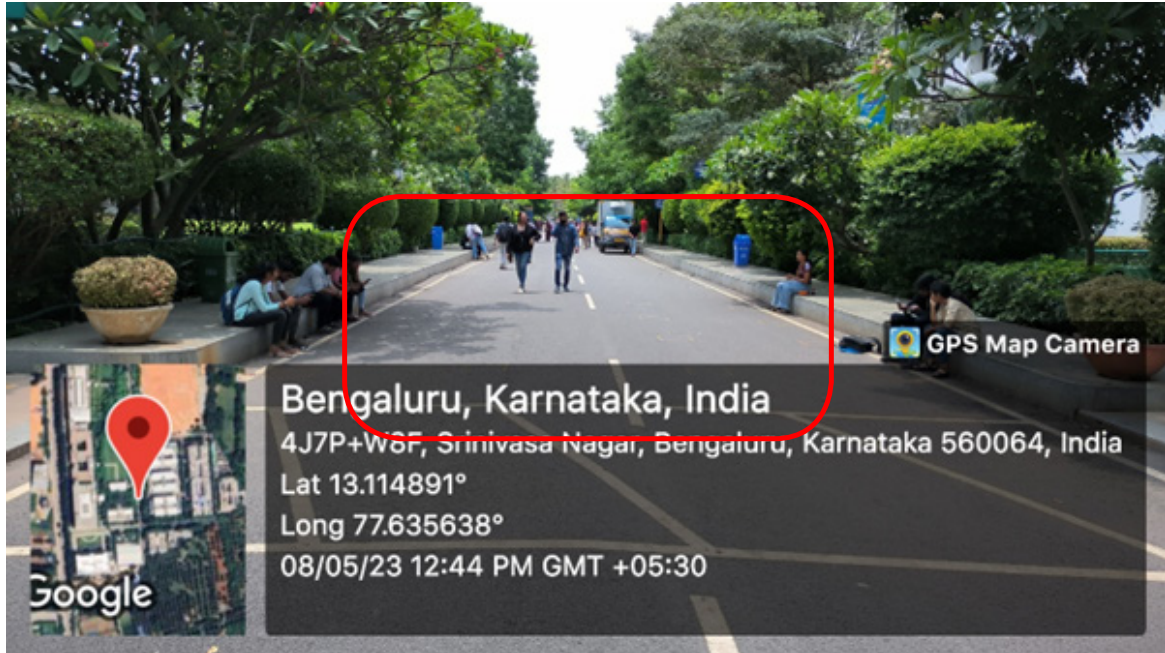

10 YEARS

**OF UNIVERSITY
RECOGNITION**

20 YEARS OF
ACADEMIC
EXCELLENCE

REVA
UNIVERSITY

Bengaluru, India

PEDESTRIAN FRIENDLY PATHWAYS

Pedestrian walking zones inside REVA University Campus

Walking zone
Location: Throughout the campus, REVA University

Zebra Crossing

Location: Walking lane near Central Library, REVA University

Registrar
REVA University
Bengaluru - 560 064

Walking zone

Location: Swami Vivekananda Block, REVA University