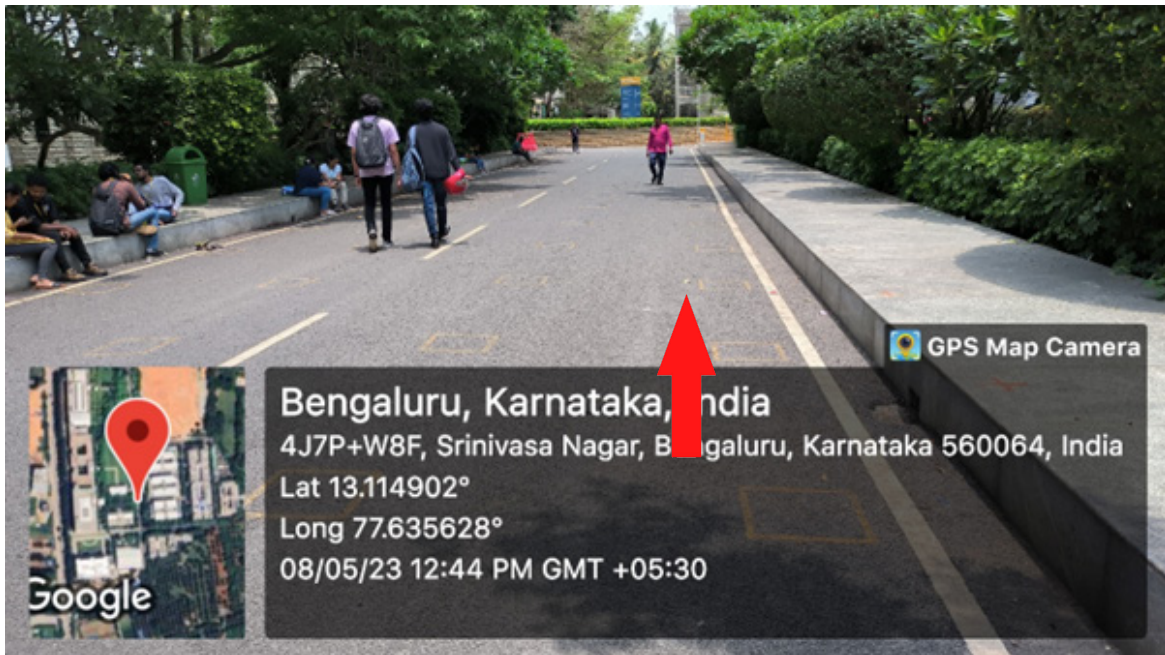

10 YEARS

**OF UNIVERSITY
RECOGNITION**

20 YEARS OF
ACADEMIC
EXCELLENCE

REVA
UNIVERSITY

Bengaluru, India

PEDESTRIAN FRIENDLY PATHWAYS

Pedestrian walking zones inside REVA University Campus

Walking zone
Location: Throughout the campus, REVA University

Zebra Crossing

Location: Walking lane near Central Library, REVA University

Registrar
REVA University
Bengaluru - 560 064

Walking zone

Location: Swami Vivekananda Block, REVA University