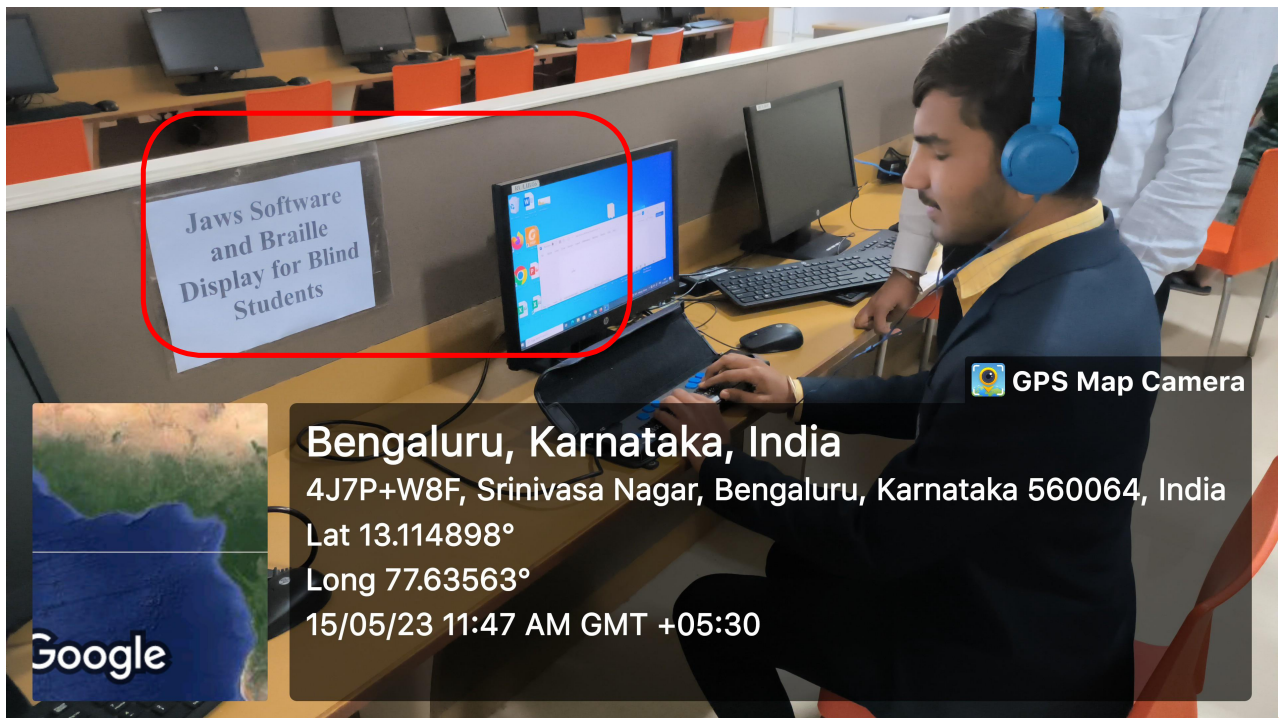

Bengaluru, Karnataka, India

4J7P+W8F, Srinivasa Nagar, Bengaluru, Karnataka 560064, India

Lat 13.114898°

Long 77.63563°

15/05/23 11:47 AM GMT +05:30

GPS Map Camera

Sign board and Screen reading software for Divyangjan
Location: Central library REVA University

Registrar
REVA University
Bengaluru - 560 064