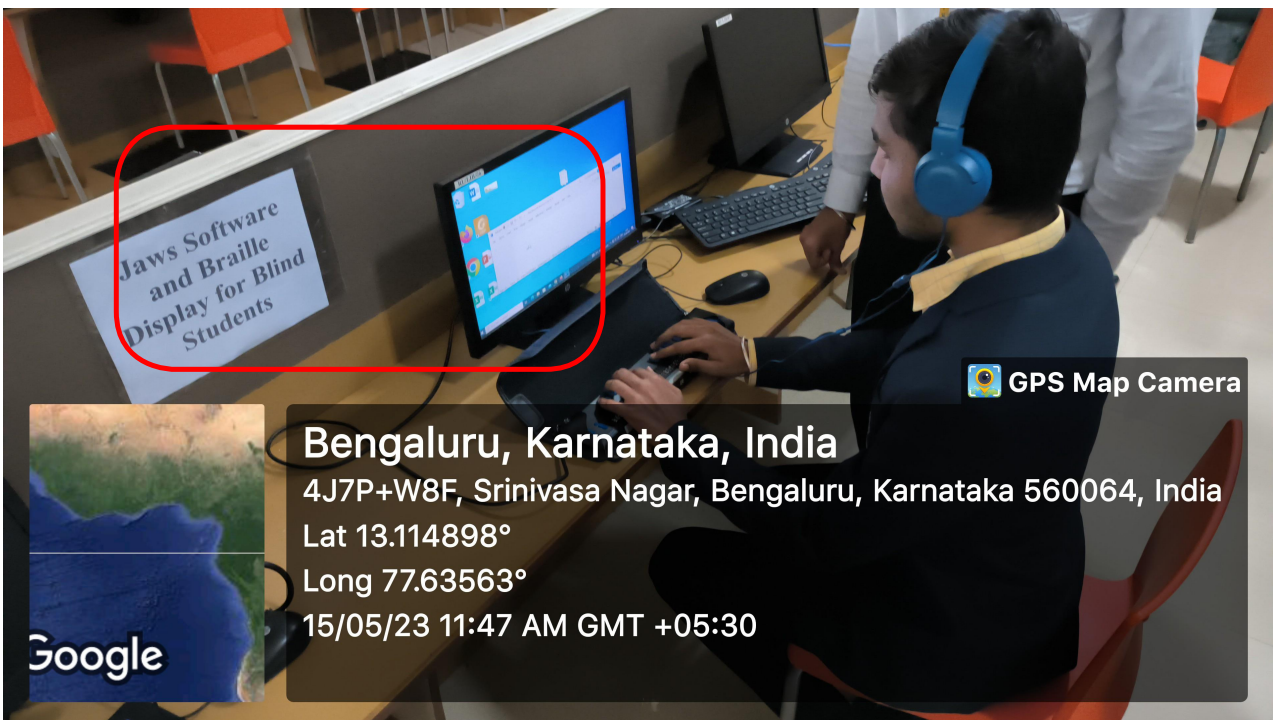

Jaws and Braille, Screen reading software for Divyangjan
Location: Central library, REVA University