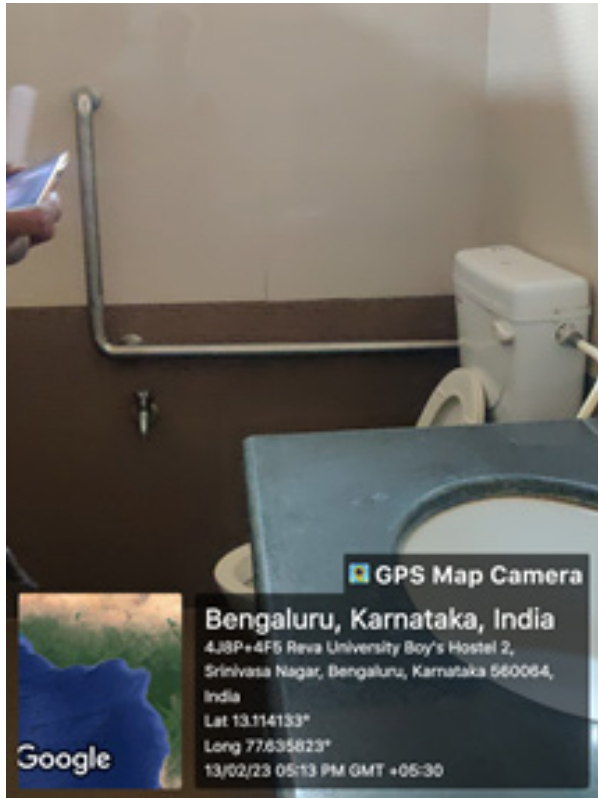

1.Ramps / Lifts at REVA

Every academic block in the campus has been provided with ramps and lifts. Most of the buildings have two lifts. All lifts are well maintained and also have attendants provided in the lifts. All lifts are covered under AMC.

2.Disabled friendly washrooms

In order to ensure students with physical challenges are welcome and are comfortable in the campus, care has been taken to make provision for disabled friendly washrooms in the campus. Disabled friendly washrooms are made available in all blocks.